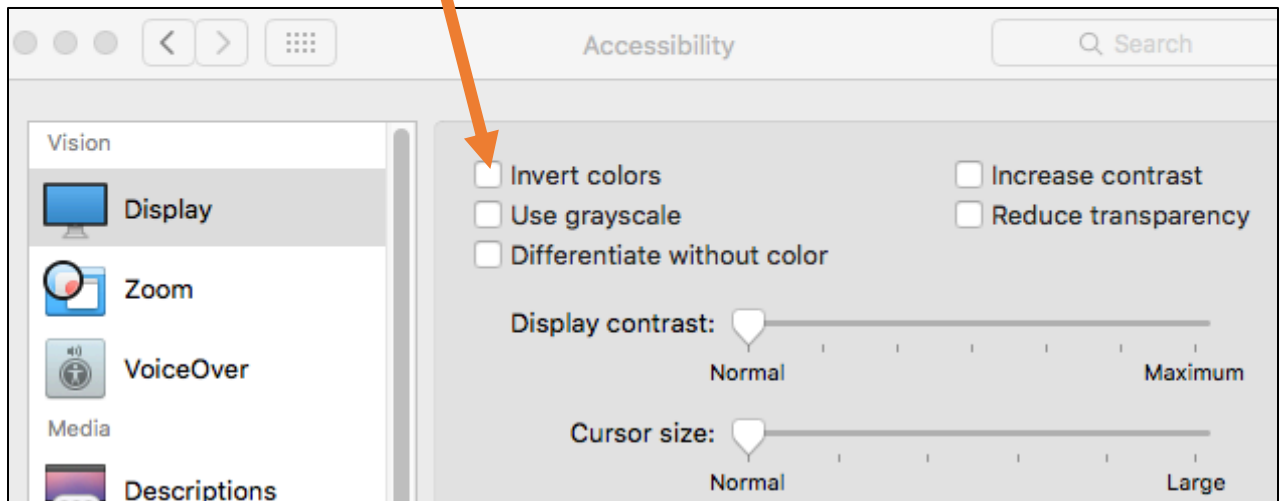

# Adjusting Screen Color Display for Users with Visual Needs: Instructions for MAC Operating System OS X (Version 10.11.6)

Step 1:  
Click on **APPLE icon**  
located at top left  
of desktop screen

Step 2:  
Click on **System Preferences**  
from drop-down menu

Step 3:  
Click on **Accessibility icon**

Step 4:  
Click on **Display**  
located under  
“Vision” options

Step 5:  
Click on  
**Invert Colors**  
(color stays inverted  
until deselected)

**“Invert Colors” accessibility function: sample screen display change**