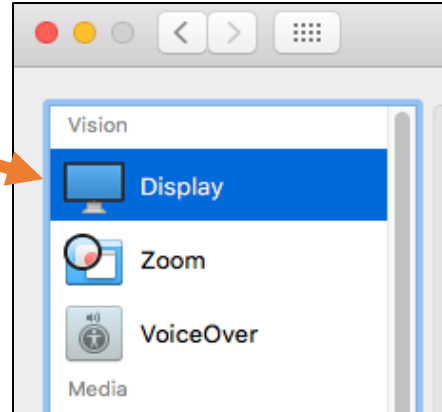

# Adjusting Screen Color Display for Users with Visual Needs: Instructions for MAC Operating System OS X (Version 10.11.6)

Step 1:  
Click on **APPLE icon**  
located at top left  
of desktop screen

Step 2:  
Click on **System Preferences**  
from drop-down menu

Step 3:  
Click on **Accessibility icon**

Step 4:  
Click on **Display**  
located under  
“Vision” options

Step 5:  
Click on  
**Invert Colors**  
(color stays inverted  
until deselected)

**“Invert Colors” accessibility function: sample screen display change**