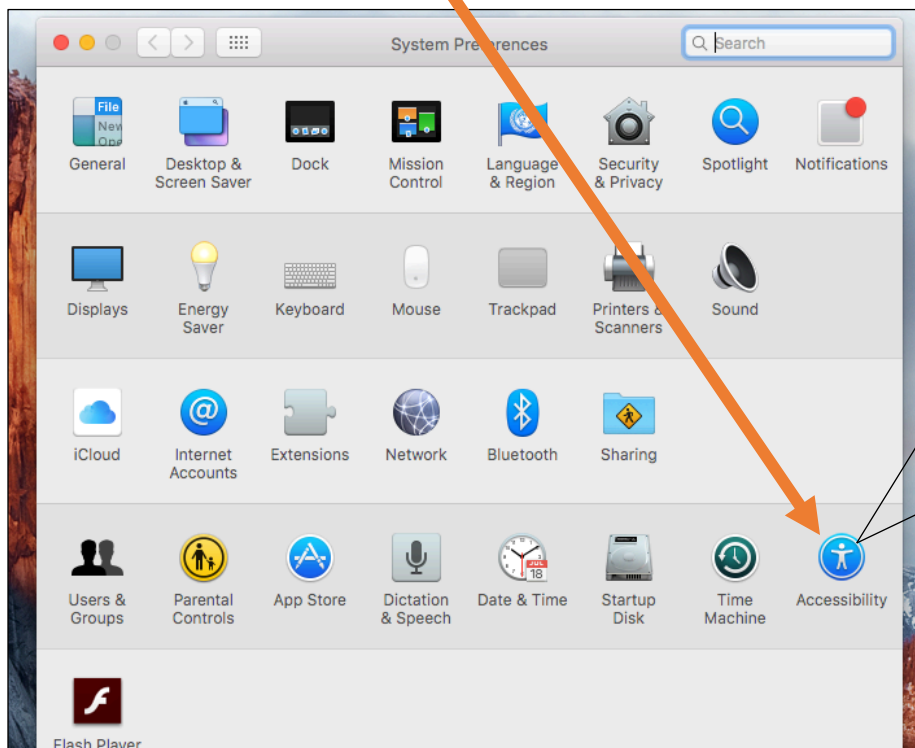

# Adjusting Screen Color Display for Users with Visual Needs: Instructions for MAC Operating System OS X (Version 10.11.6)

Step 1:  
Click on **APPLE icon**  
located at top left  
of desktop screen

Step 2:  
Click on **System Preferences**  
from drop-down menu

Step 3:  
Click on **Accessibility icon**

Step 4:  
Click on **Display**  
located under  
“Vision” options

Step 5:  
Click on  
**Invert Colors**  
(color stays inverted  
until deselected)

**“Invert Colors” accessibility function: sample screen display change**