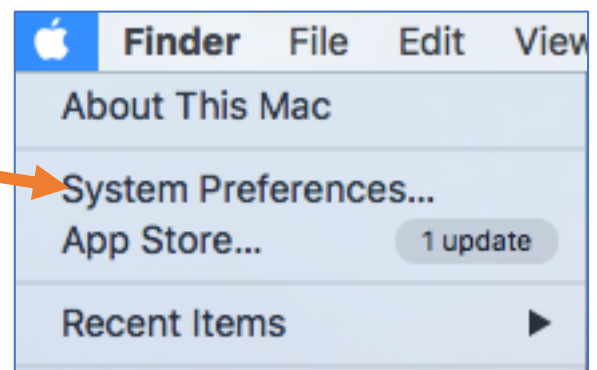

# Adjusting Screen Color Display for Users with Visual Needs: Instructions for MAC Operating System OS X (Version 10.11.6)

Step 1:  
Click on **APPLE icon**  
located at top left  
of desktop screen

Step 2:  
Click on **System Preferences**  
from drop-down menu

Step 3:  
Click on **Accessibility icon**

Step 4:  
Click on **Display**  
located under  
“Vision” options

Step 5:  
Click on  
**Invert Colors**  
(color stays inverted  
until deselected)

**“Invert Colors” accessibility function: sample screen display change**